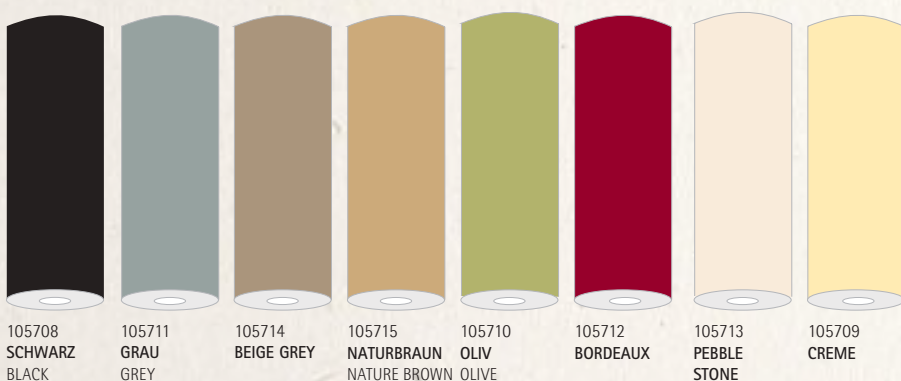

4.5 ROLLENWARE/REELS *Linclass*® PROFESSIONAL

118 cm x 24 m