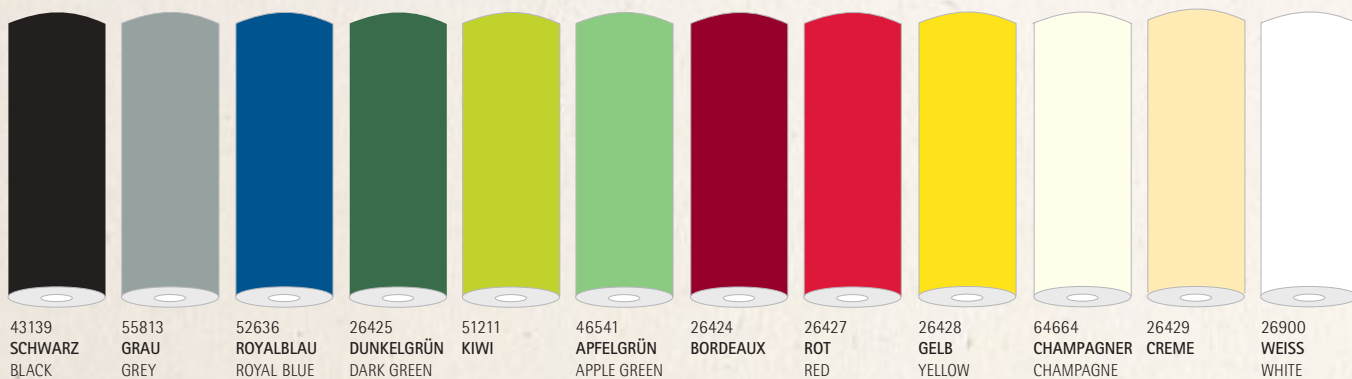

4.6 ROLLENWARE/REELS *Linclass*® PREMIUM

118 cm x 40 m