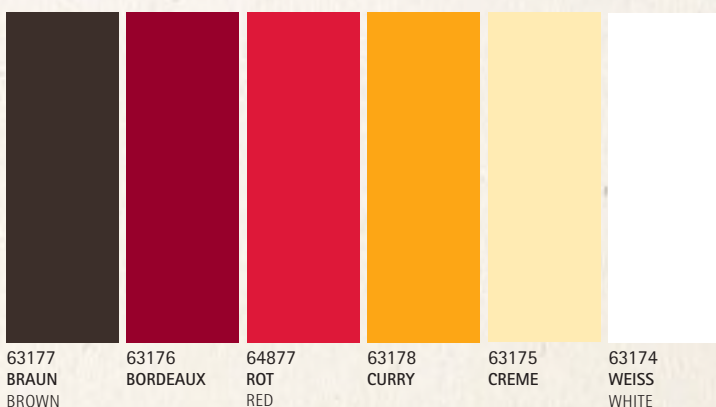

5.4 TISCHDECKEN/TABLE CLOTHS

100 x 100 cm