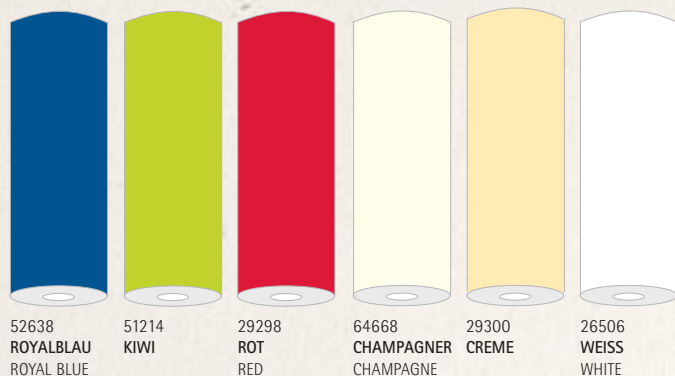

4.4 ROLLENWARE/REELS *Linclass*® PREMIUM

80 cm x 40 m