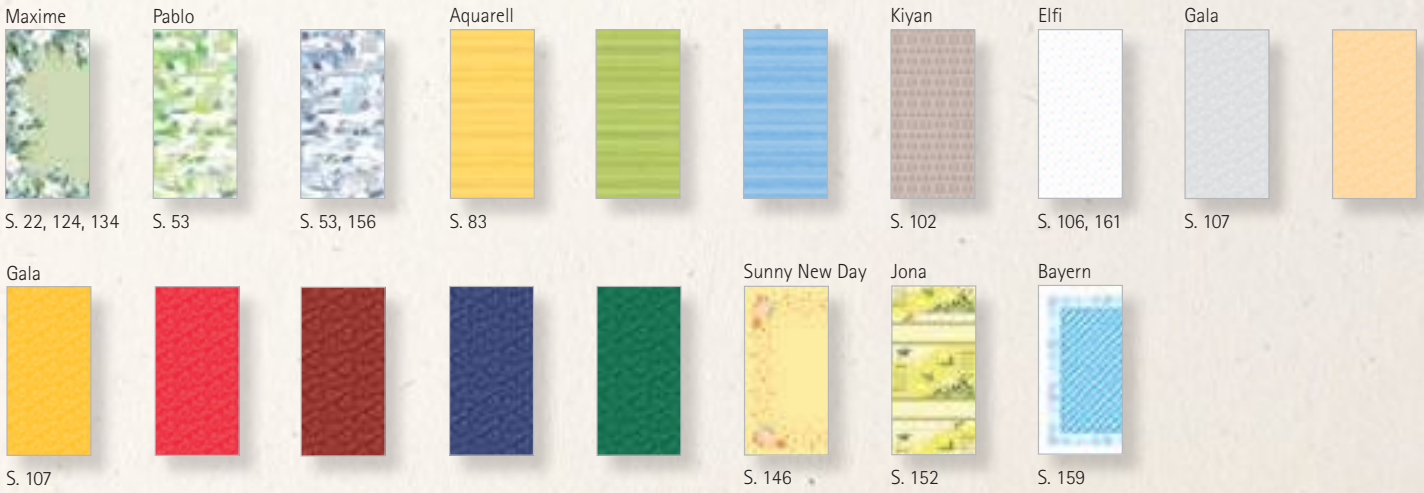

80 x 80 cm TISCHDECKEN/TABLE CLOTHS

Linclass®
PREMIUM