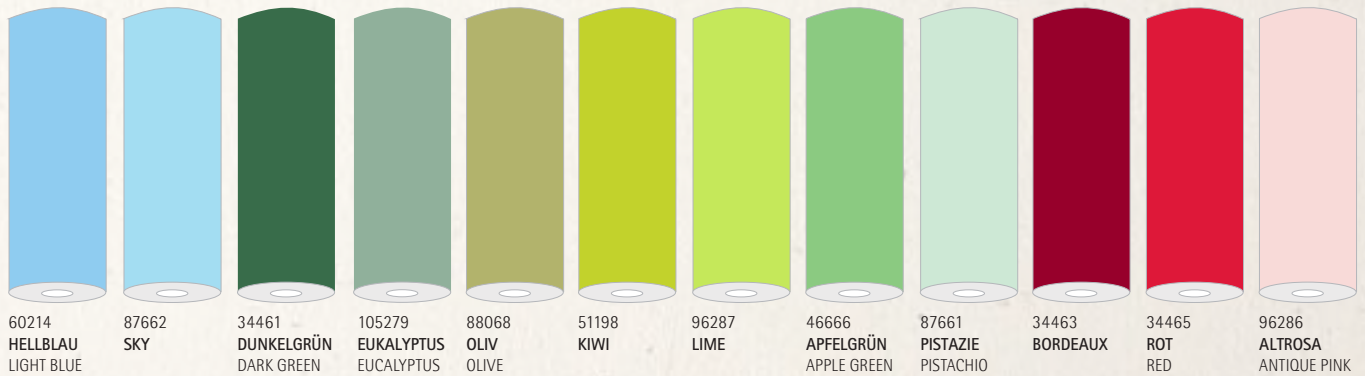

4.3 ROLLENWARE/REELS *Linclass*® PREMIUM

118 cm x 25 m