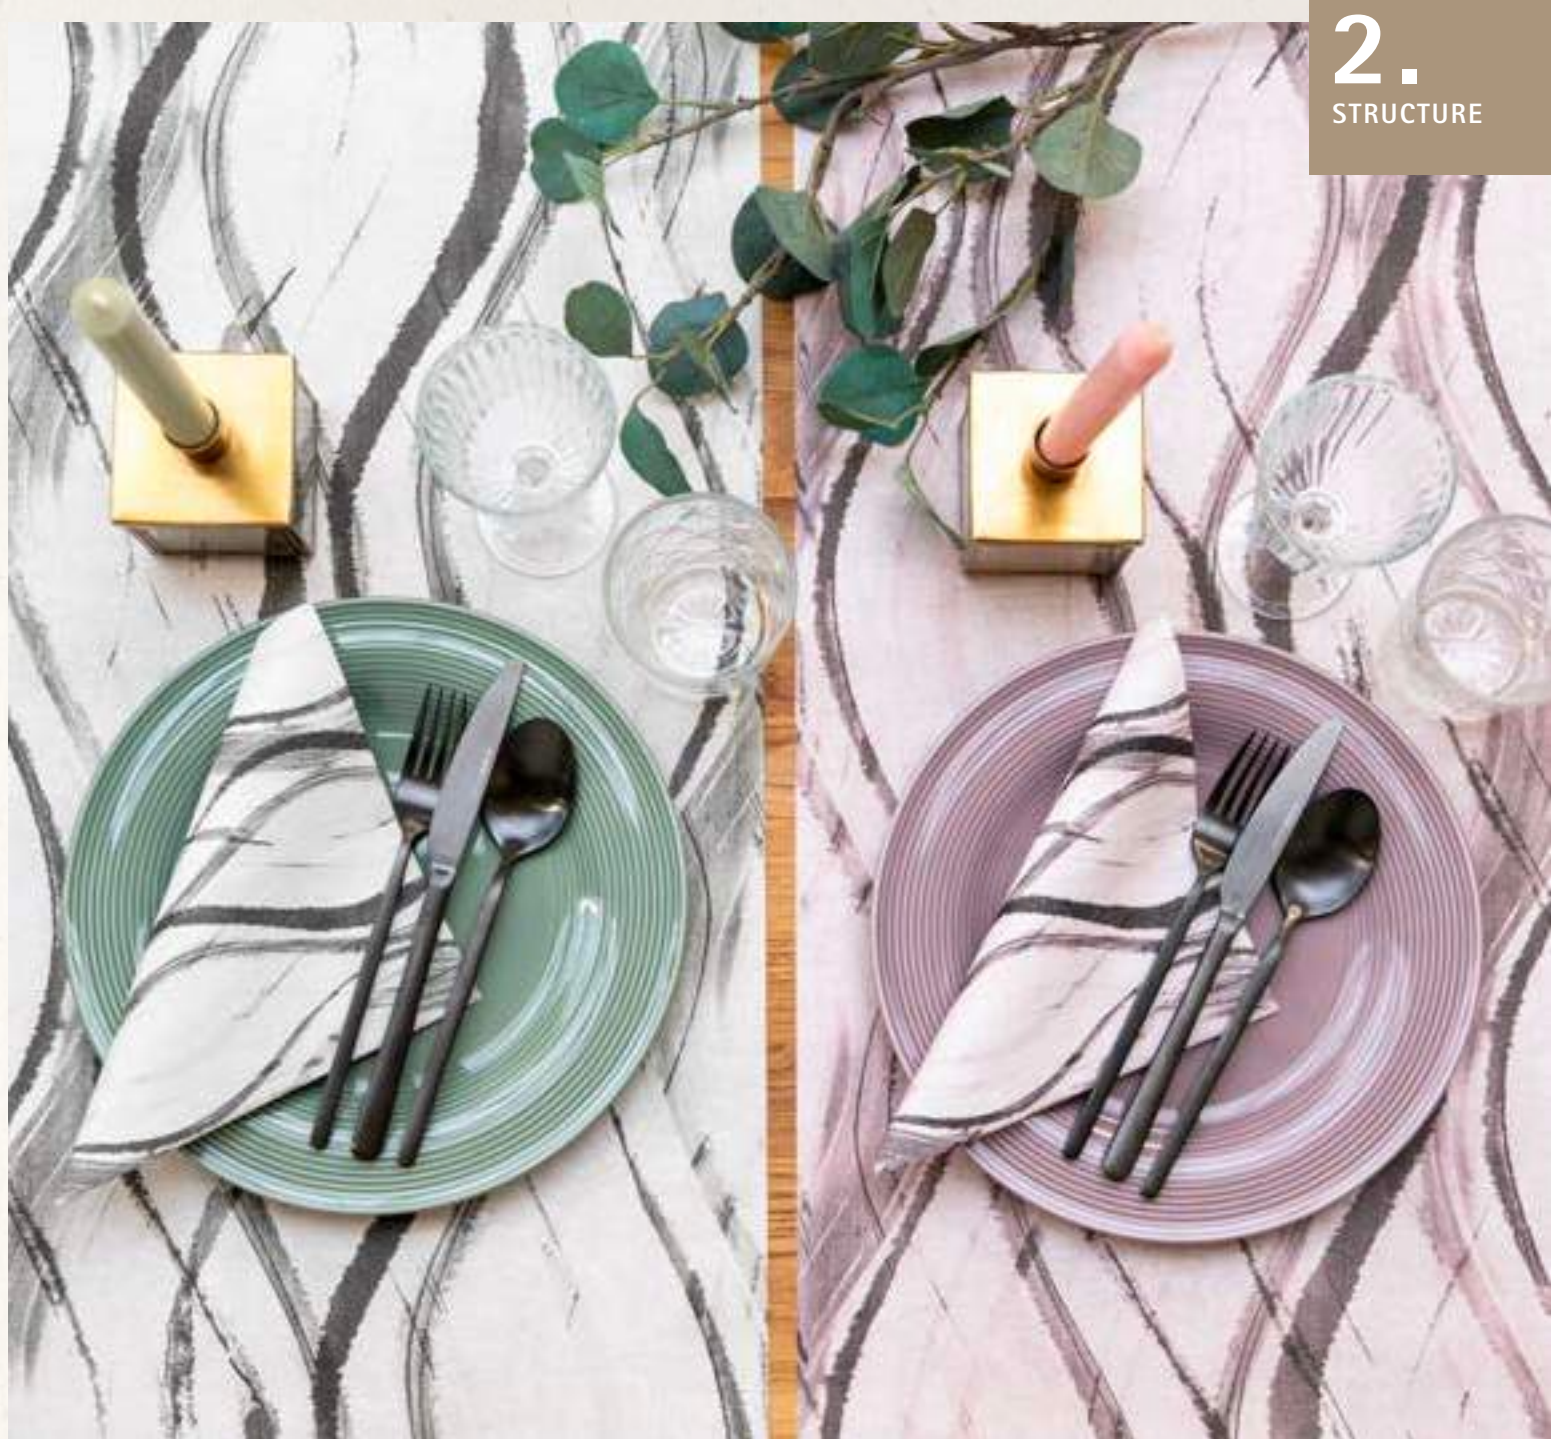

Tissue
SERVIETTEN/NAPKINS
33 x 33 cm, 1/4 Falz/fold

116333
ROSÉ-SCHWARZ
ROSE-SCHWARZ

116334
SALBEI-SCHWARZ
SAGE GREEN-BLACK

116332
PEBBLE STONE-SCHWARZ
PEBBLE STONE-BLACK

Tissue

SERVIETTEN/NAPKINS
40 x 40 cm, 1/4 Falz/fold