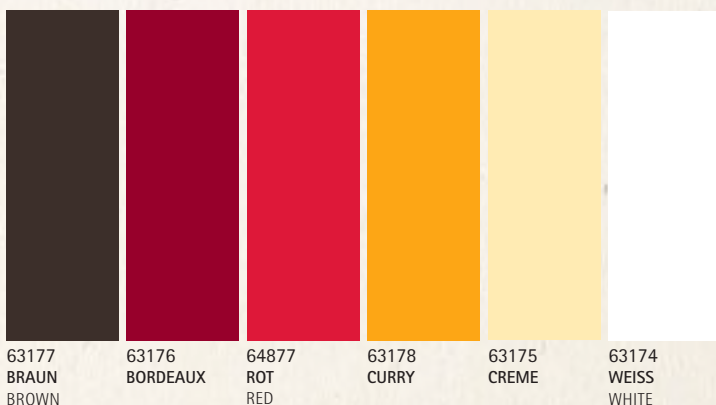

5.4 TISCHDECKEN/TABLE CLOTHS

100 x 100 cm