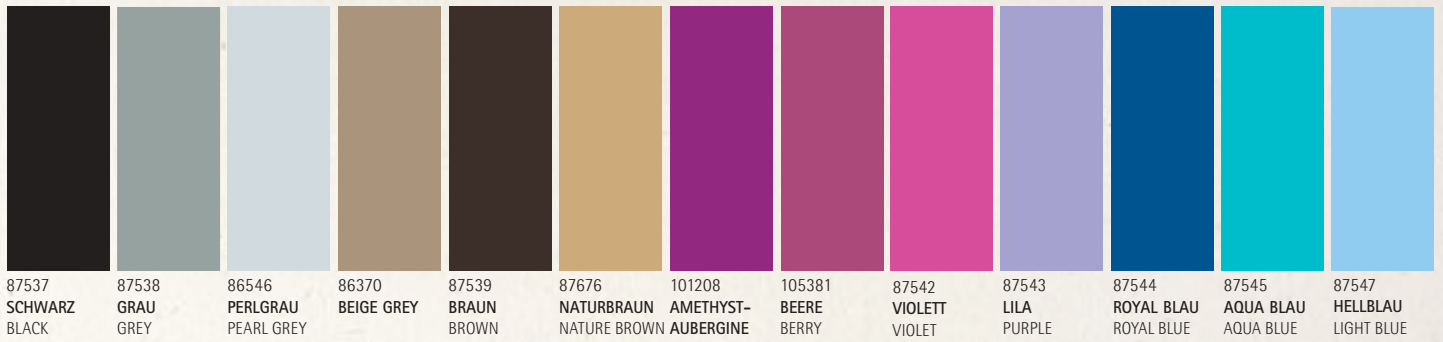

5.3 TISCHDECKEN/TABLE CLOTHS

Linclass
PREMIUM

80 x 80 cm