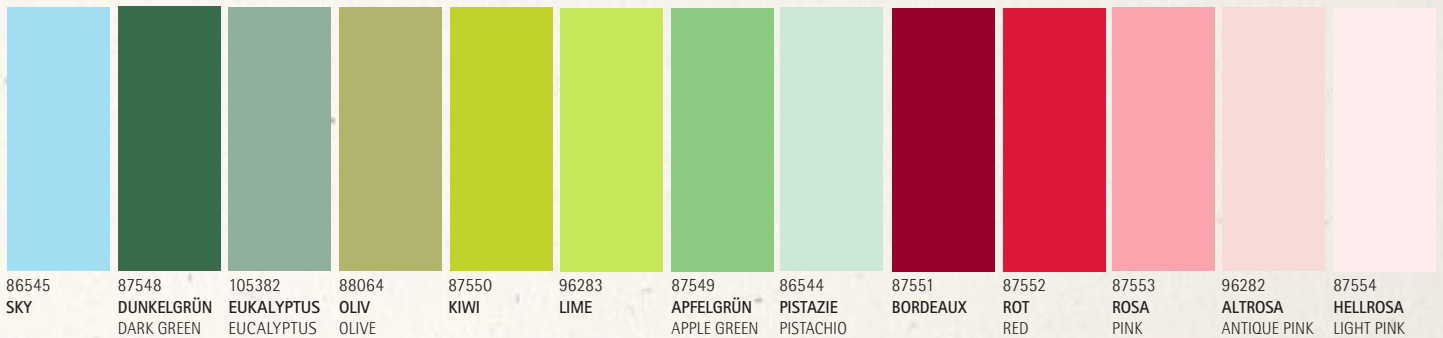

5.3 TISCHDECKEN/TABLE CLOTHS

Linclass
PREMIUM

80 x 80 cm